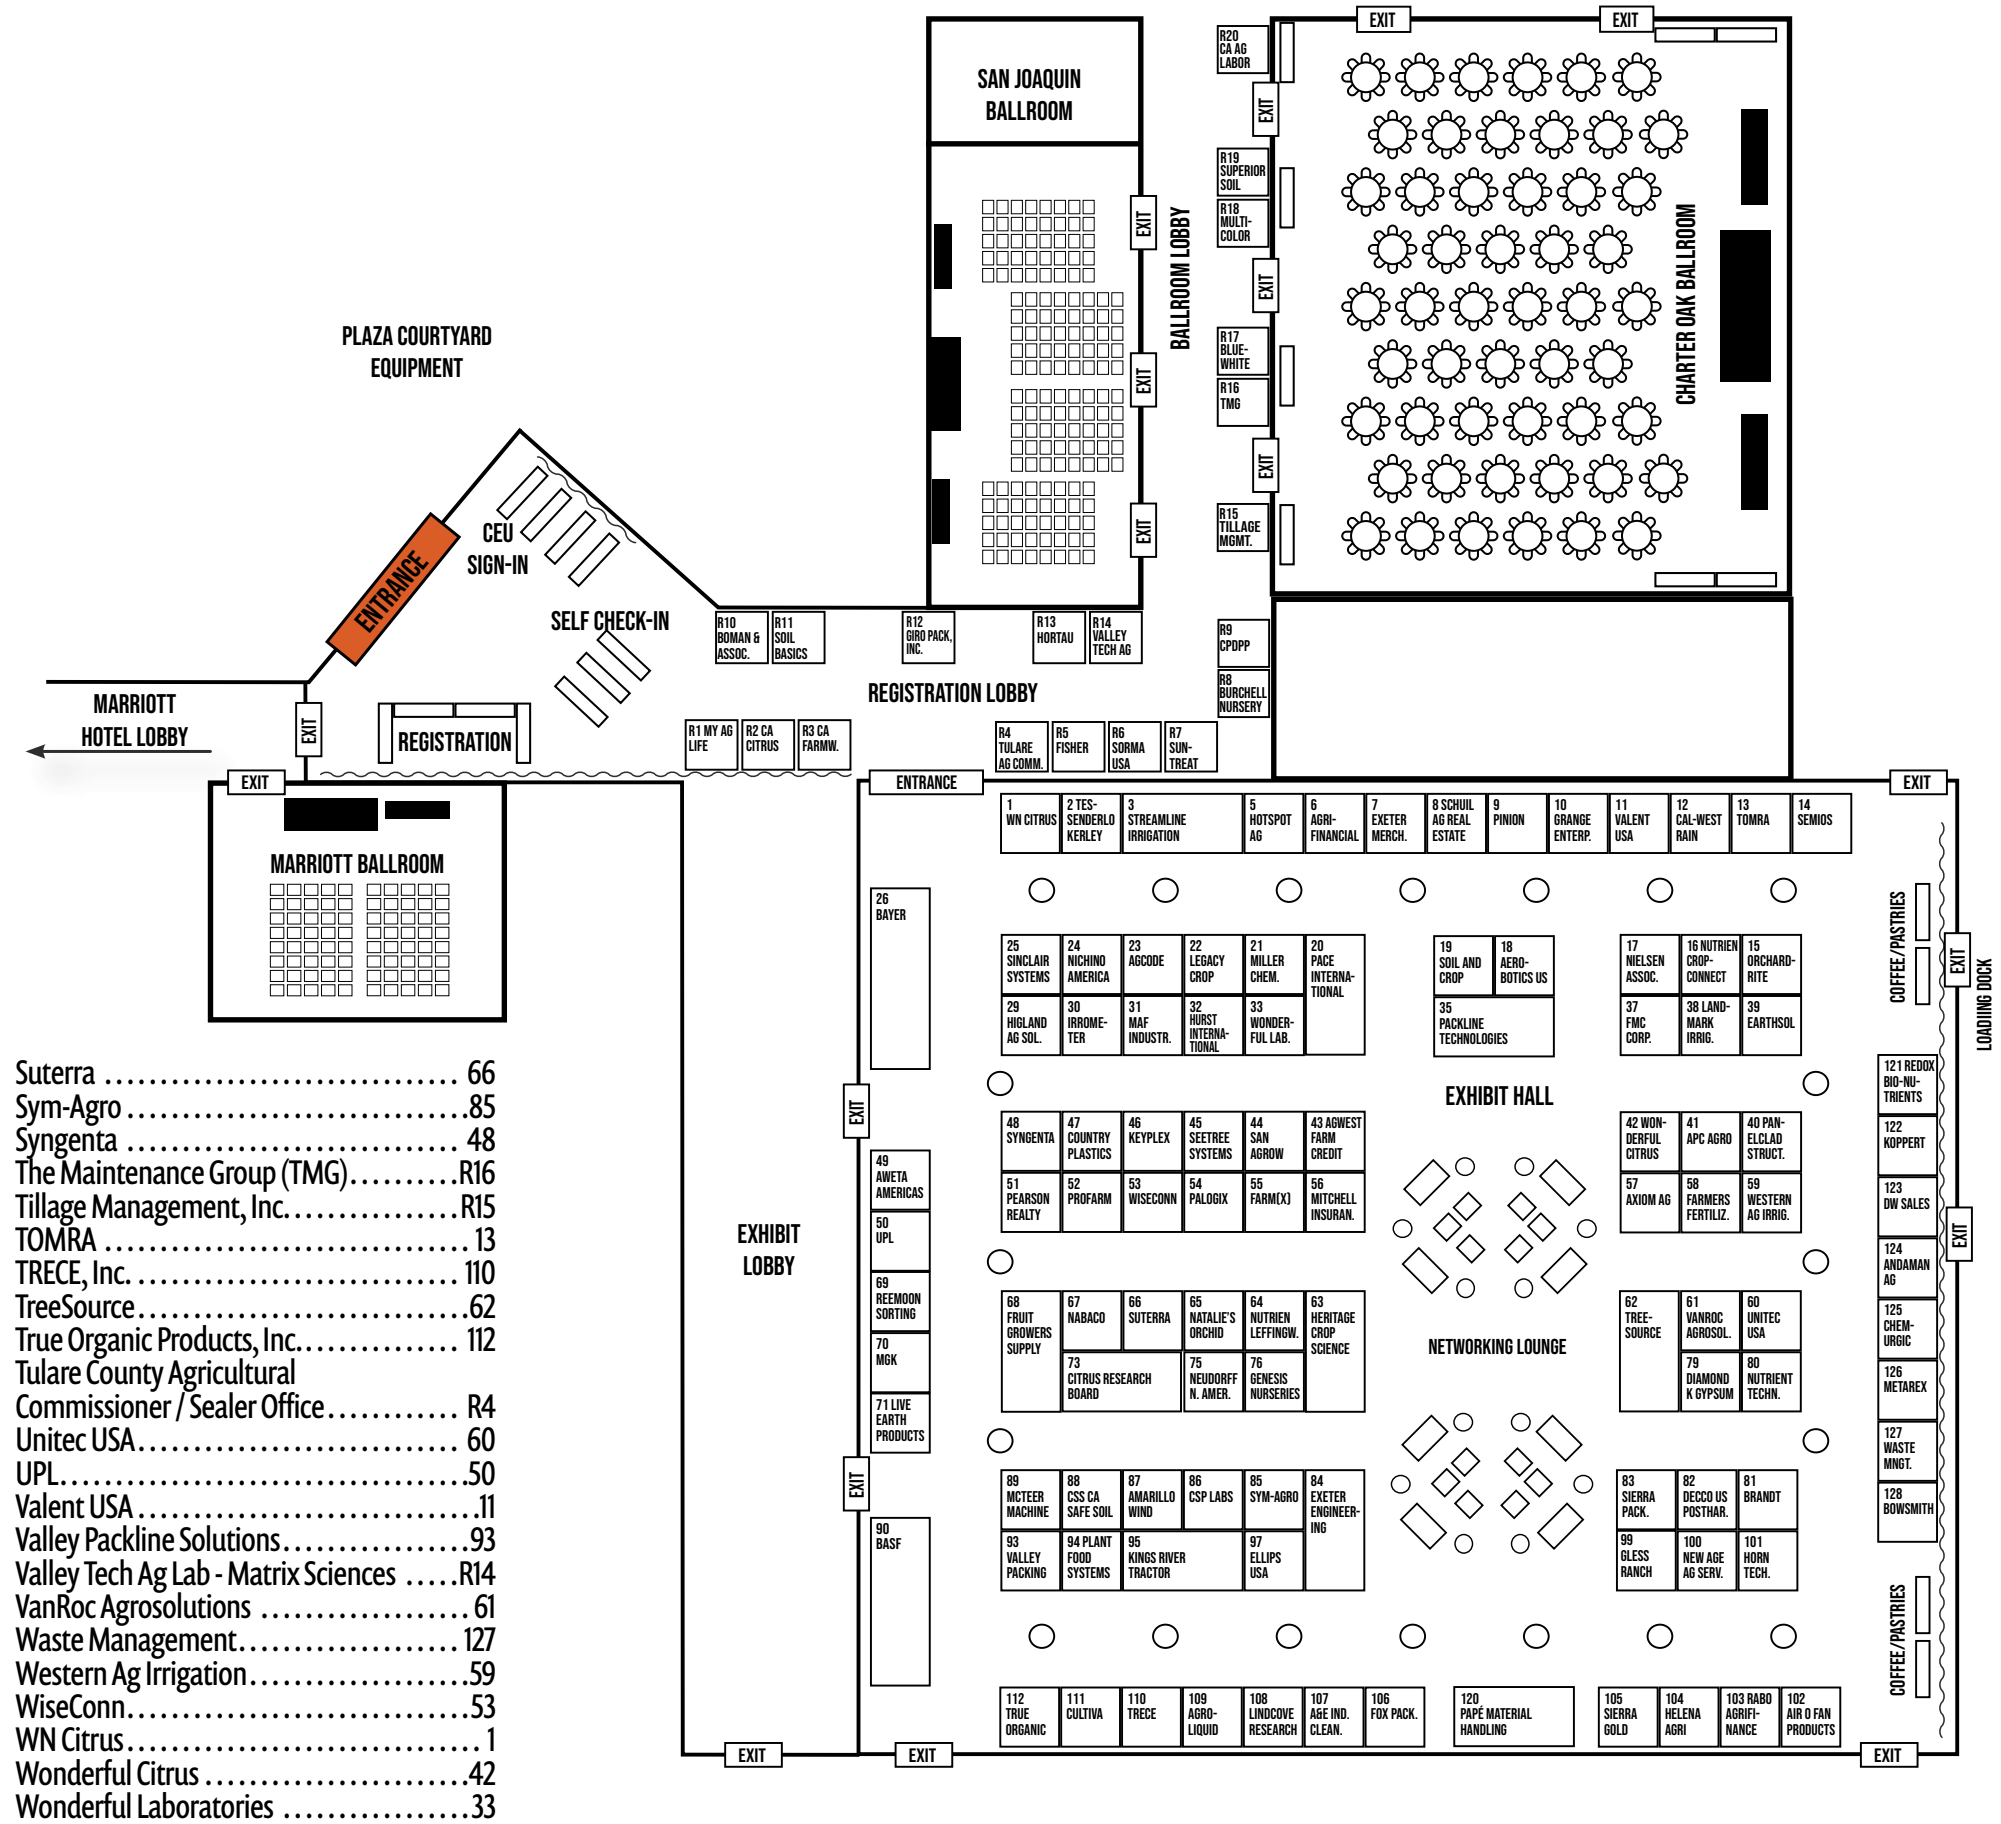

Suterra	66
Sym-Agro	85
Syngenta	48
The Maintenance Group (TMG)	R16
Tillage Management, Inc.	R15
TOMRA	13
TRECE, Inc.	110
TreeSource	62
True Organic Products, Inc.	112
Tulare County Agricultural Commissioner / Sealer Office	R4
Unitec USA	60
UPL	50
Valent USA	11
Valley Packline Solutions	93
Valley Tech Ag Lab - Matrix Sciences	R14
VanRoc Agrosolutions	61
Waste Management	127
Western Ag Irrigation	59
WiseConn	53
WN Citrus	1
Wonderful Citrus	42
Wonderful Laboratories	33